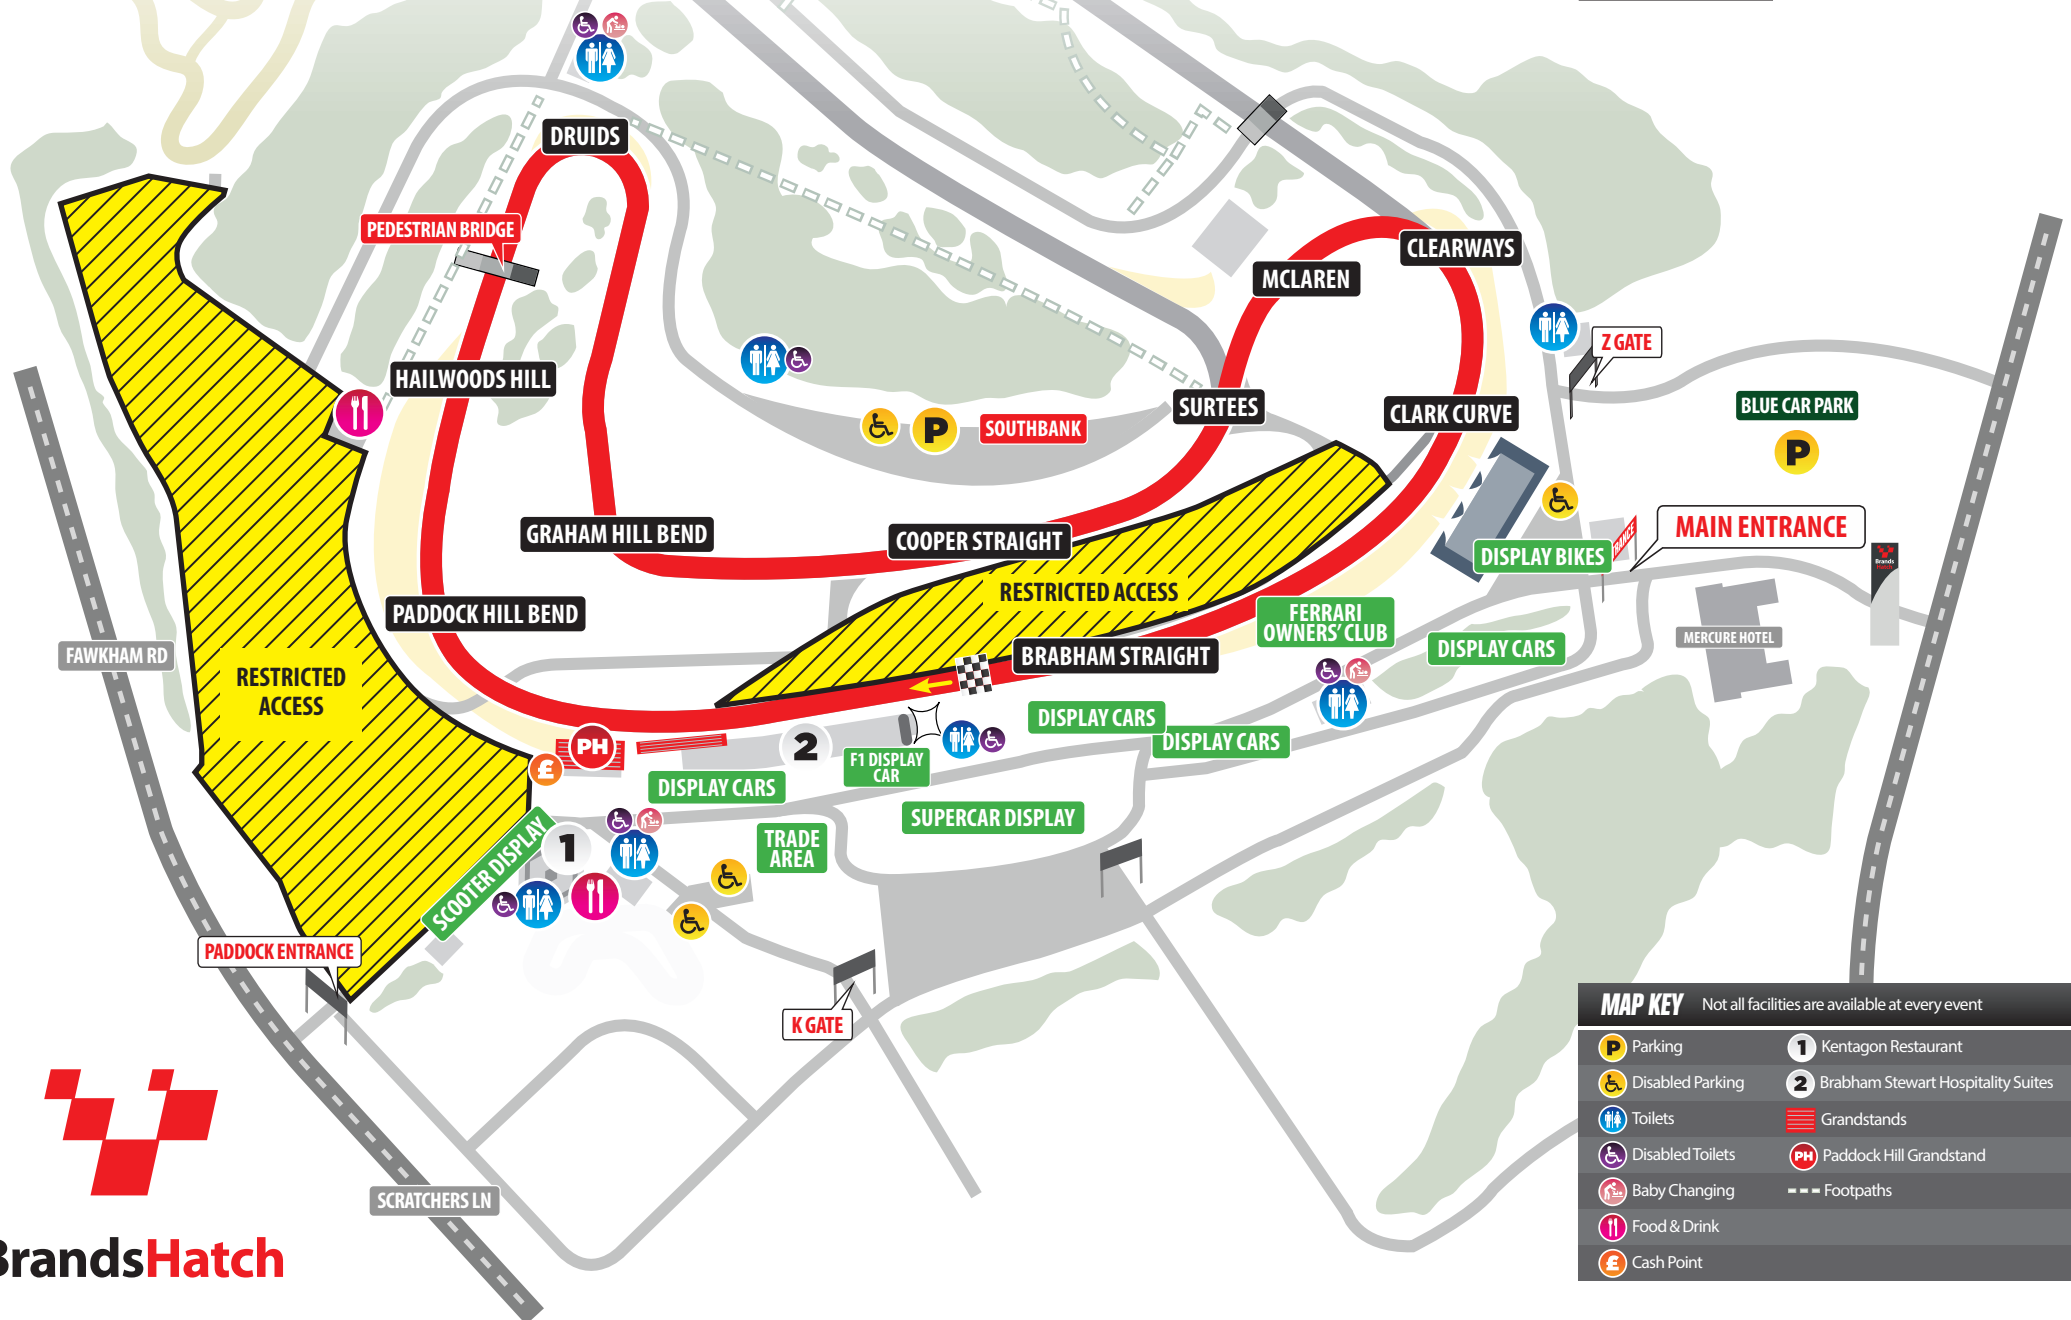

FESTIVAL ITALIA

BRANDS HATCH 16 AUGUST 2020

Restricted Access Areas
 Only accessible to event competitors, officials and marshals with valid passes.
Strictly no visitor access

MAP KEY Not all facilities are available at every event

Parking	Kentagon Restaurant
Disabled Parking	Brabham Stewart Hospitality Suites
Toilets	Grandstands
Disabled Toilets	Paddock Hill Grandstand
Baby Changing	Footpaths
Food & Drink	
Cash Point	

BrandsHatch